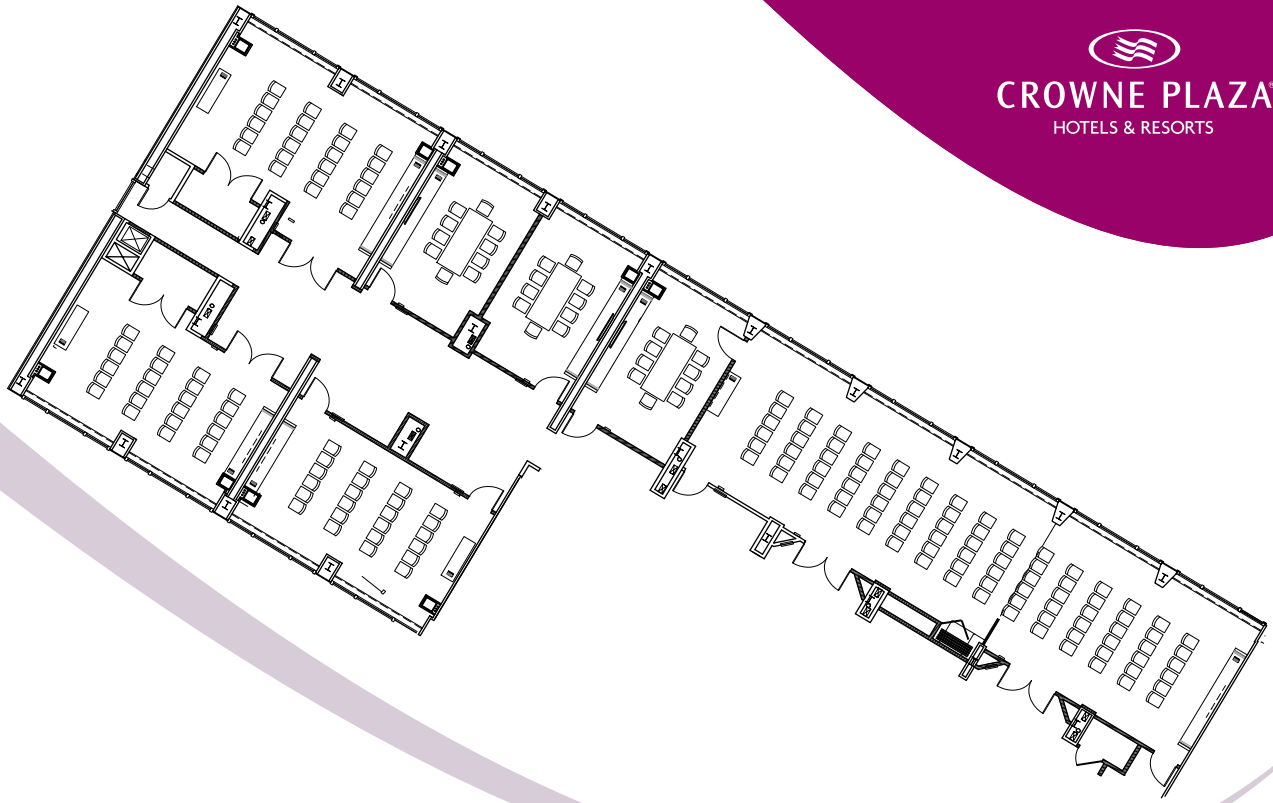

## DID YOU KNOW THERE IS REMARKABLE MEETING SPACE NEAR JFK?

Conveniently located across the street from the airport, the Crowne Plaza JFK Airport New York City affords you an opportunity to hold a meeting or conference for up to 150 participants. Take advantage of state-of-art conference equipment supplemented with the highest standards of service and hospitality.

# SO CLOSE WE CAN SEE YOU COMING

| MEETING SPACE     | TOTAL SQ.FT | BANQUET | BOARDROOM | CLASSROOM | CONFERENCE | RECEPTION | THEATRE |
|-------------------|-------------|---------|-----------|-----------|------------|-----------|---------|
| Great room (A&B)  | 1,386       | 115     | 46        | 58        | 46         | 139       | 154     |
| Great room (A)    | 840         | 70      | 28        | 35        | 28         | 84        | 93      |
| Great room (B)    | 546         | 45      | 18        | 26        | 18         | 55        | 61      |
| Boardroom room 1  | 270         | -       | 10        | -         | -          | 15        | -       |
| Boardroom room 2  | 270         | -       | 10        | -         | -          | 15        | -       |
| Boardroom room 3  | 270         | -       | 10        | -         | -          | 15        | -       |
| Conference room 1 | 506         | 42      | 16        | 21        | 16         | 51        | 56      |
| Conference room 2 | 485         | 40      | 16        | 20        | 16         | 49        | 54      |
| Conference room 3 | 456         | 38      | 15        | 19        | 15         | 46        | 51      |
| Pre Function      | 627         |         |           |           |            |           |         |

## OUTSTANDING 9TH FLOOR VIEWS